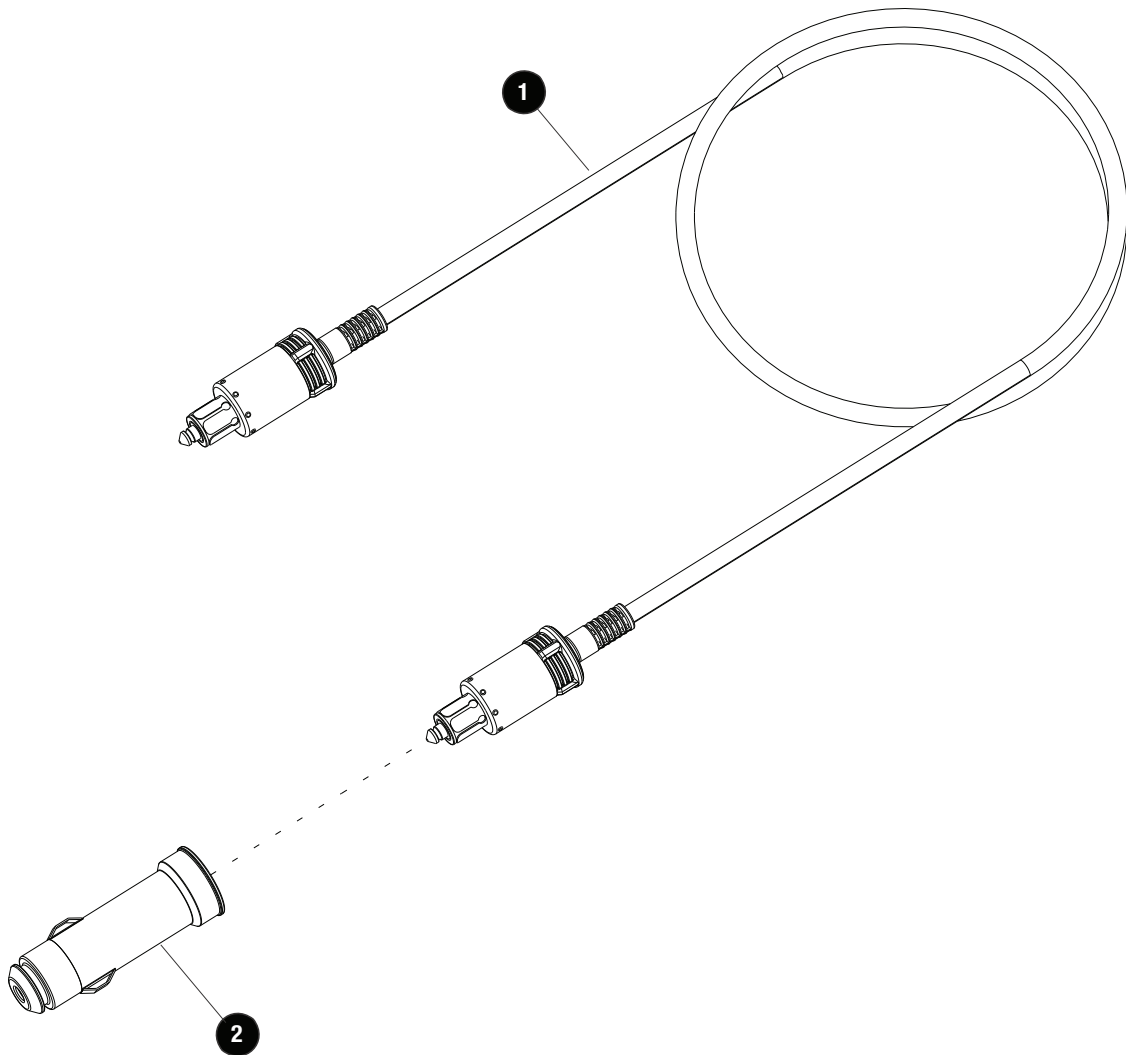

FRONT RUNNER

**3M/10" EXTENSION CORD WITH
12V/24V SOCKET ADAPTER**

ENG

ECOM195

READ ME ! ⚠

Thank you for purchasing a Front Runner 3m/10" Extension Cord with 12v/24v Socket Adapter.

Before you start, take a moment to familiarize yourself with the Fitting Instructions and the components received.

1

GET ORGANIZED

IN THE BOX

1	1 X	Hella Extension Cord - 3M/10" (ECOM 170)
2	1 X	Cigarette Lighter Socket to Hella Male Adapter (ECOM 193)

TOOLS NEEDED

FIGURE 1.1

2**FIT AND SECURE**

2.1

 Insert the Hella Extension Cord Plug (Item 1) into the 12v Socket Adapter (Item 2).

 Some initial force is required to insert. This is to insure a good connection.

2.2

 Insert the assembled Extension Cord into your power source first before connecting to any device.