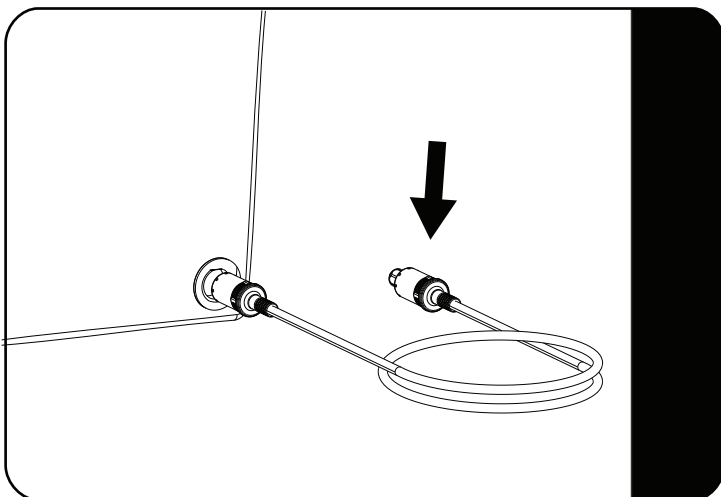

Connect the other end of the Extension Cord to your chosen device.