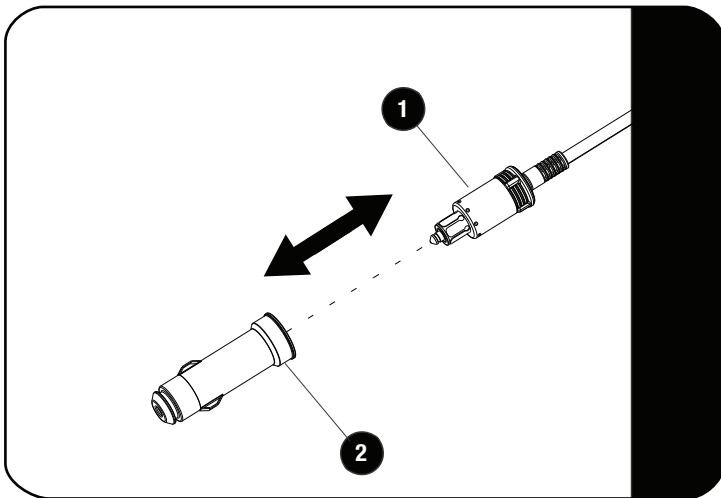

1

GET ORGANIZED

IN THE BOX

1	1 X	Hella Extension Cord - 3M/10" (ECOM 170)
2	1 X	Cigarette Lighter Socket to Hella Male Adapter (ECOM 193)

TOOLS NEEDED

FIGURE 1.1

2**FIT AND SECURE**

2.1

 Insert the Hella Extension Cord Plug (Item 1) into the 12v Socket Adapter (Item 2).

 Some initial force is required to insert. This is to insure a good connection.

2.2

 Insert the assembled Extension Cord into your power source first before connecting to any device.